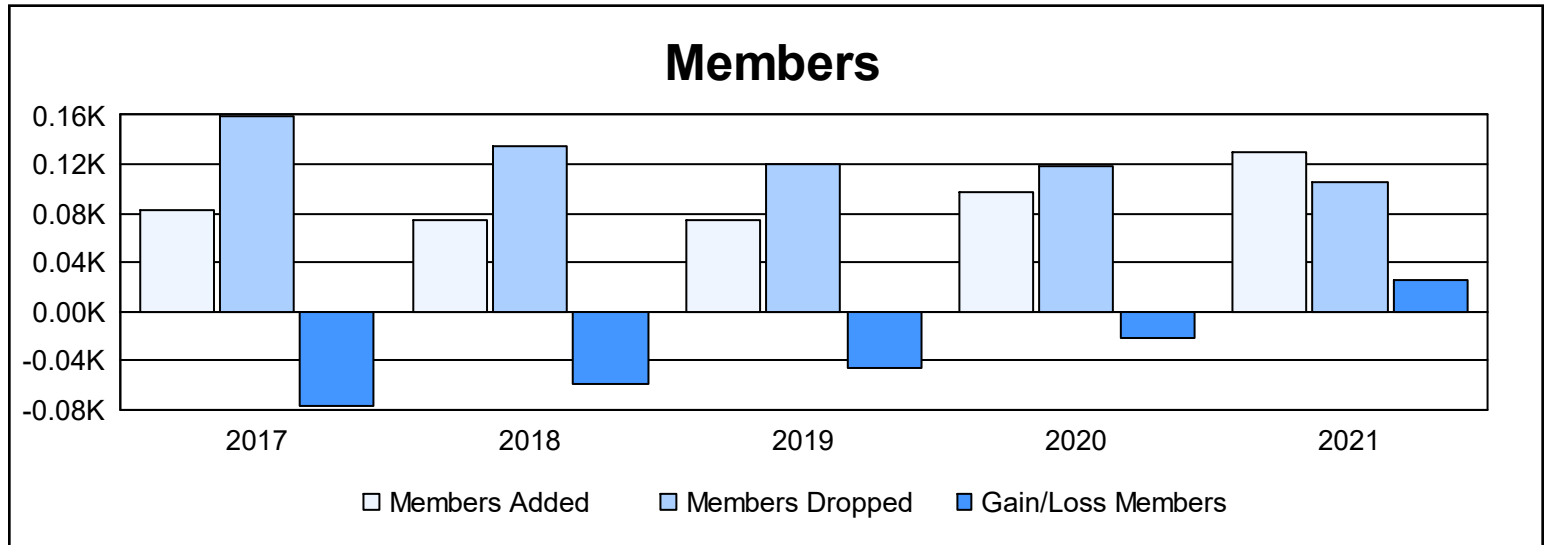

Year	New Clubs	Dropped Clubs	Gain/Loss Clubs	New Members	Charter Members	Reinstate Members	Transfer Members	Total Member Added	Total Members Dropped	Gain/Loss Members
2016-2017	0	3	-3	65	8	2	7	82	159	-77
2017-2018	0	1	-1	68	1	1	5	75	134	-59
2018-2019	0	2	-2	72	0	1	1	74	120	-46
2019-2020	1	4	-3	71	20	4	2	97	118	-21
2020-2021	1	3	-2	96	22	1	11	130	105	25
<b>Average</b>	<b>0</b>	<b>3</b>	<b>-2</b>	<b>74</b>	<b>10</b>	<b>2</b>	<b>5</b>	<b>92</b>	<b>127</b>	<b>-36</b>

### Membership Composition June 2021 Cumulative