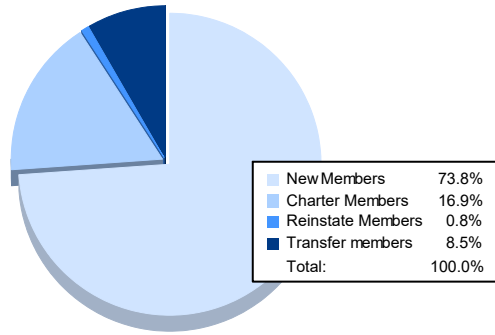

Year	New Clubs	Dropped Clubs	Gain/Loss Clubs	New Members	Charter Members	Reinstate Members	Transfer Members	Total Member Added	Total Members Dropped	Gain/Loss Members
2016-2017	0	3	-3	65	8	2	7	82	159	-77
2017-2018	0	1	-1	68	1	1	5	75	134	-59
2018-2019	0	2	-2	72	0	1	1	74	120	-46
2019-2020	1	4	-3	71	20	4	2	97	118	-21
2020-2021	1	3	-2	96	22	1	11	130	105	25
<b>Average</b>	<b>0</b>	<b>3</b>	<b>-2</b>	<b>74</b>	<b>10</b>	<b>2</b>	<b>5</b>	<b>92</b>	<b>127</b>	<b>-36</b>

### Membership Composition June 2021 Cumulative