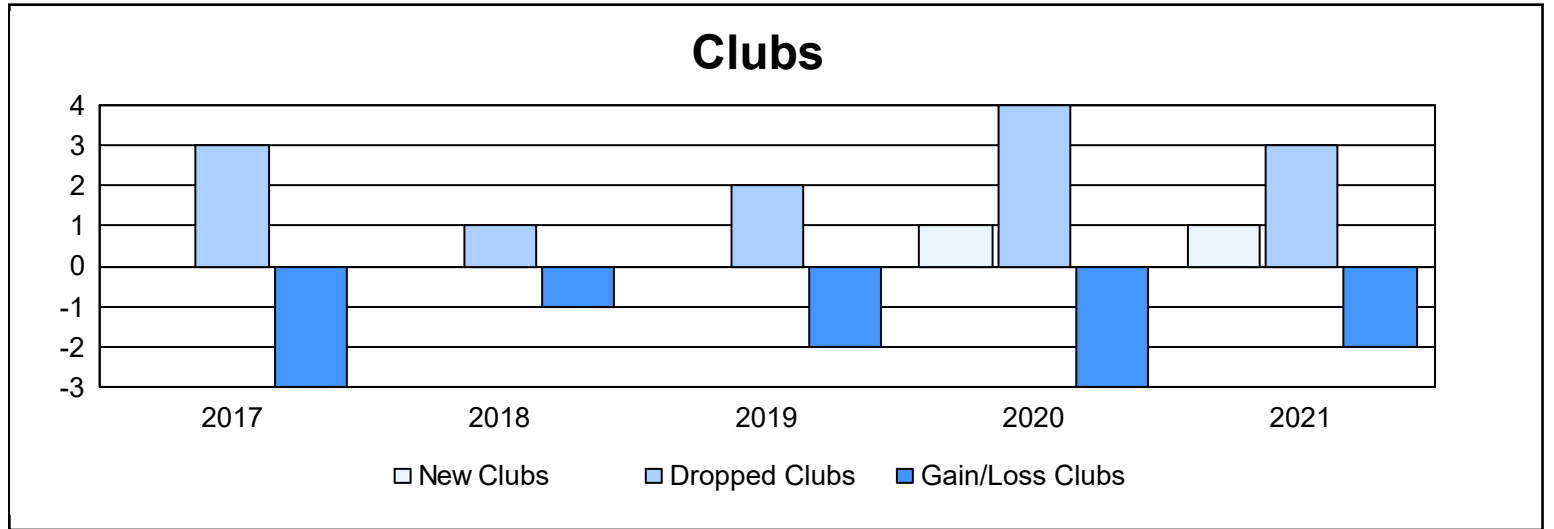

Year	New Clubs	Dropped Clubs	Gain/Loss Clubs	New Members	Charter Members	Reinstate Members	Transfer Members	Total Member Added	Total Members Dropped	Gain/Loss Members
2016-2017	0	3	-3	65	8	2	7	82	159	-77
2017-2018	0	1	-1	68	1	1	5	75	134	-59
2018-2019	0	2	-2	72	0	1	1	74	120	-46
2019-2020	1	4	-3	71	20	4	2	97	118	-21
2020-2021	1	3	-2	96	22	1	11	130	105	25
<b>Average</b>	<b>0</b>	<b>3</b>	<b>-2</b>	<b>74</b>	<b>10</b>	<b>2</b>	<b>5</b>	<b>92</b>	<b>127</b>	<b>-36</b>

### Membership Composition June 2021 Cumulative